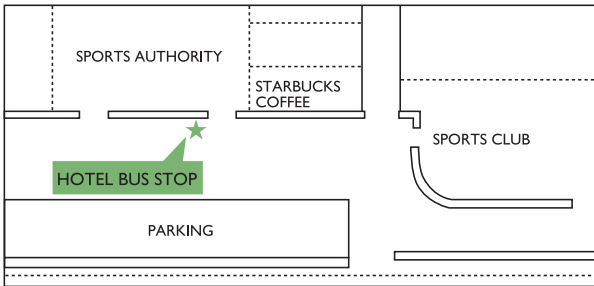

AEON MALL NARITA